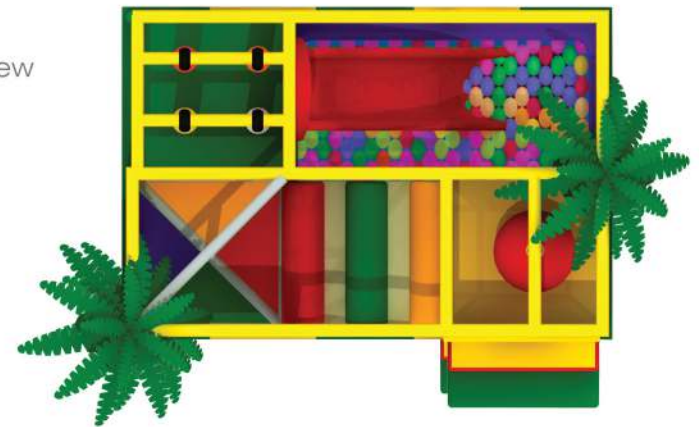

Recommended Area : 15.3 x 11.2 ft.

Age Group : 3 - 10 Years

Price : ₹ 4,95,000/-

Front View

Back View

Top View

GIP-14107

The Centertainer