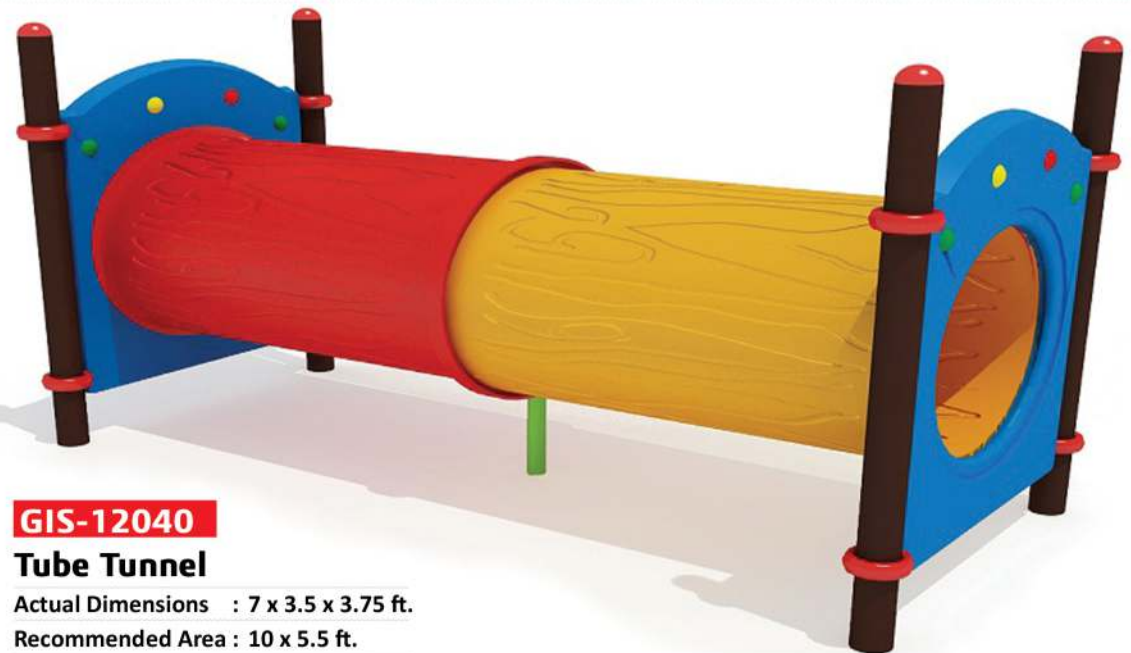

Wall Climber (1Pc.)

Actual Dimensions : H 2.6 x W 2.6 ft.

Age Group : 4 - 14 Years

Price : ₹ 4,950/-

80cm

80cm

Can be used in various designs

GIS-12033

Hopper (Set of 7 Pcs.)

Actual Dimensions : D 1 x H 1 ft.

Age Group : 4 - 14 Years

Price : ₹ 18,500/-

Can be used
in various
Combinations

GIS-12040

Tube Tunnel

Actual Dimensions : 7 x 3.5 x 3.75 ft.

Recommended Area : 10 x 5.5 ft.

Age Group : 4 - 14 Years

Price : ₹ 48,300/-

GIS-12045

Rock Climber (1Pc.)

Actual Dimensions : H 6 x W 3 ft.

Age Group : 4 - 14 Years

Price : ₹ 24,800/-