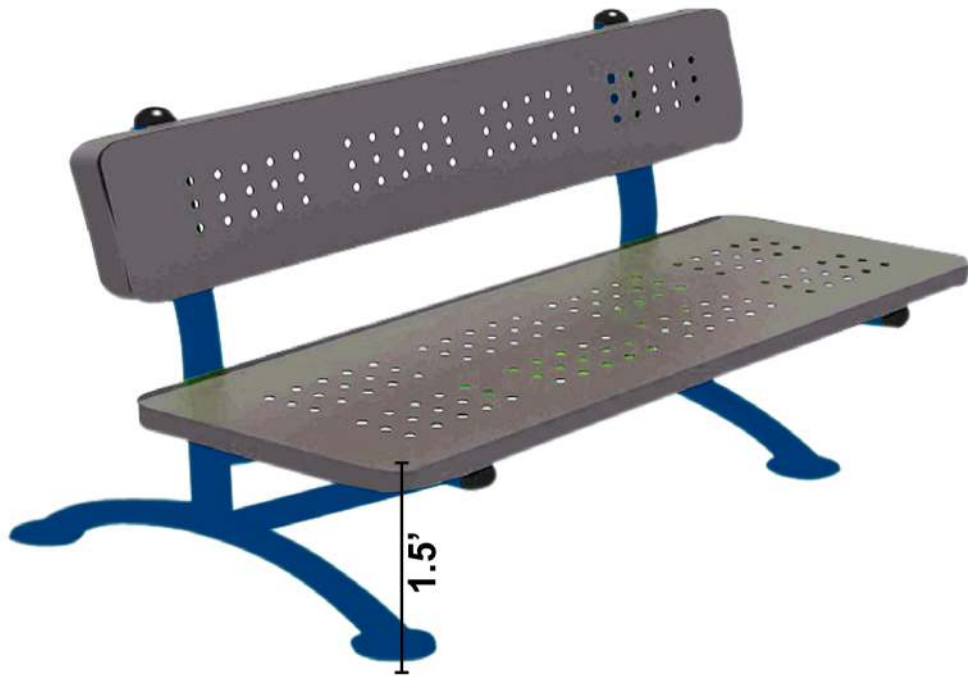

Age Group : 4 - 14 Years

Price : ₹ 30,900/-

GIS-12034

2 Seater See Saw

Actual Dimensions : 8 x 1.7 x 2.2 ft.

Recommended Area : 10 x 3.7 ft.

Age Group : 4 - 14 Years

Price : ₹ 16,900/-

GIS-12035

4 Seater See Saw

Actual Dimensions : 10 x 1.7 x 2.2 ft.

Recommended Area : 12 x 3.7 ft.

Age Group : 4 - 14 Years

Price : ₹ 22,800/-

GIS-12052

Park Bench

Actual Dimensions : 4.2 x 2.8 x 3 ft.

Price : ₹ 20,700/-

GIS-12053

Park Bench With Handle

Actual Dimensions : 4.2 x 2.8 x 3 ft.

Price : ₹ 20,700/-

Option-01

GIS-12046