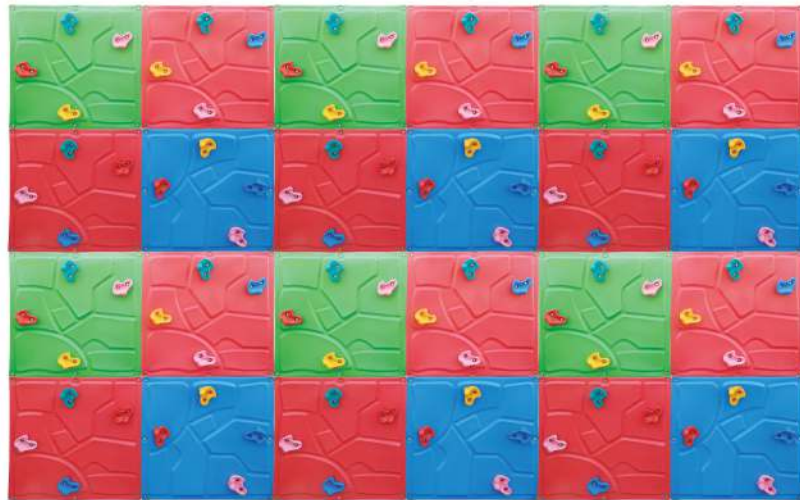

Wall Climber (1Pc.)

Actual Dimensions : H 2.6 x W 2.6 ft.

Age Group : 4 - 14 Years

Price : ₹ 4,950/-

80cm

80cm

Can be used in various designs

GIS-12033