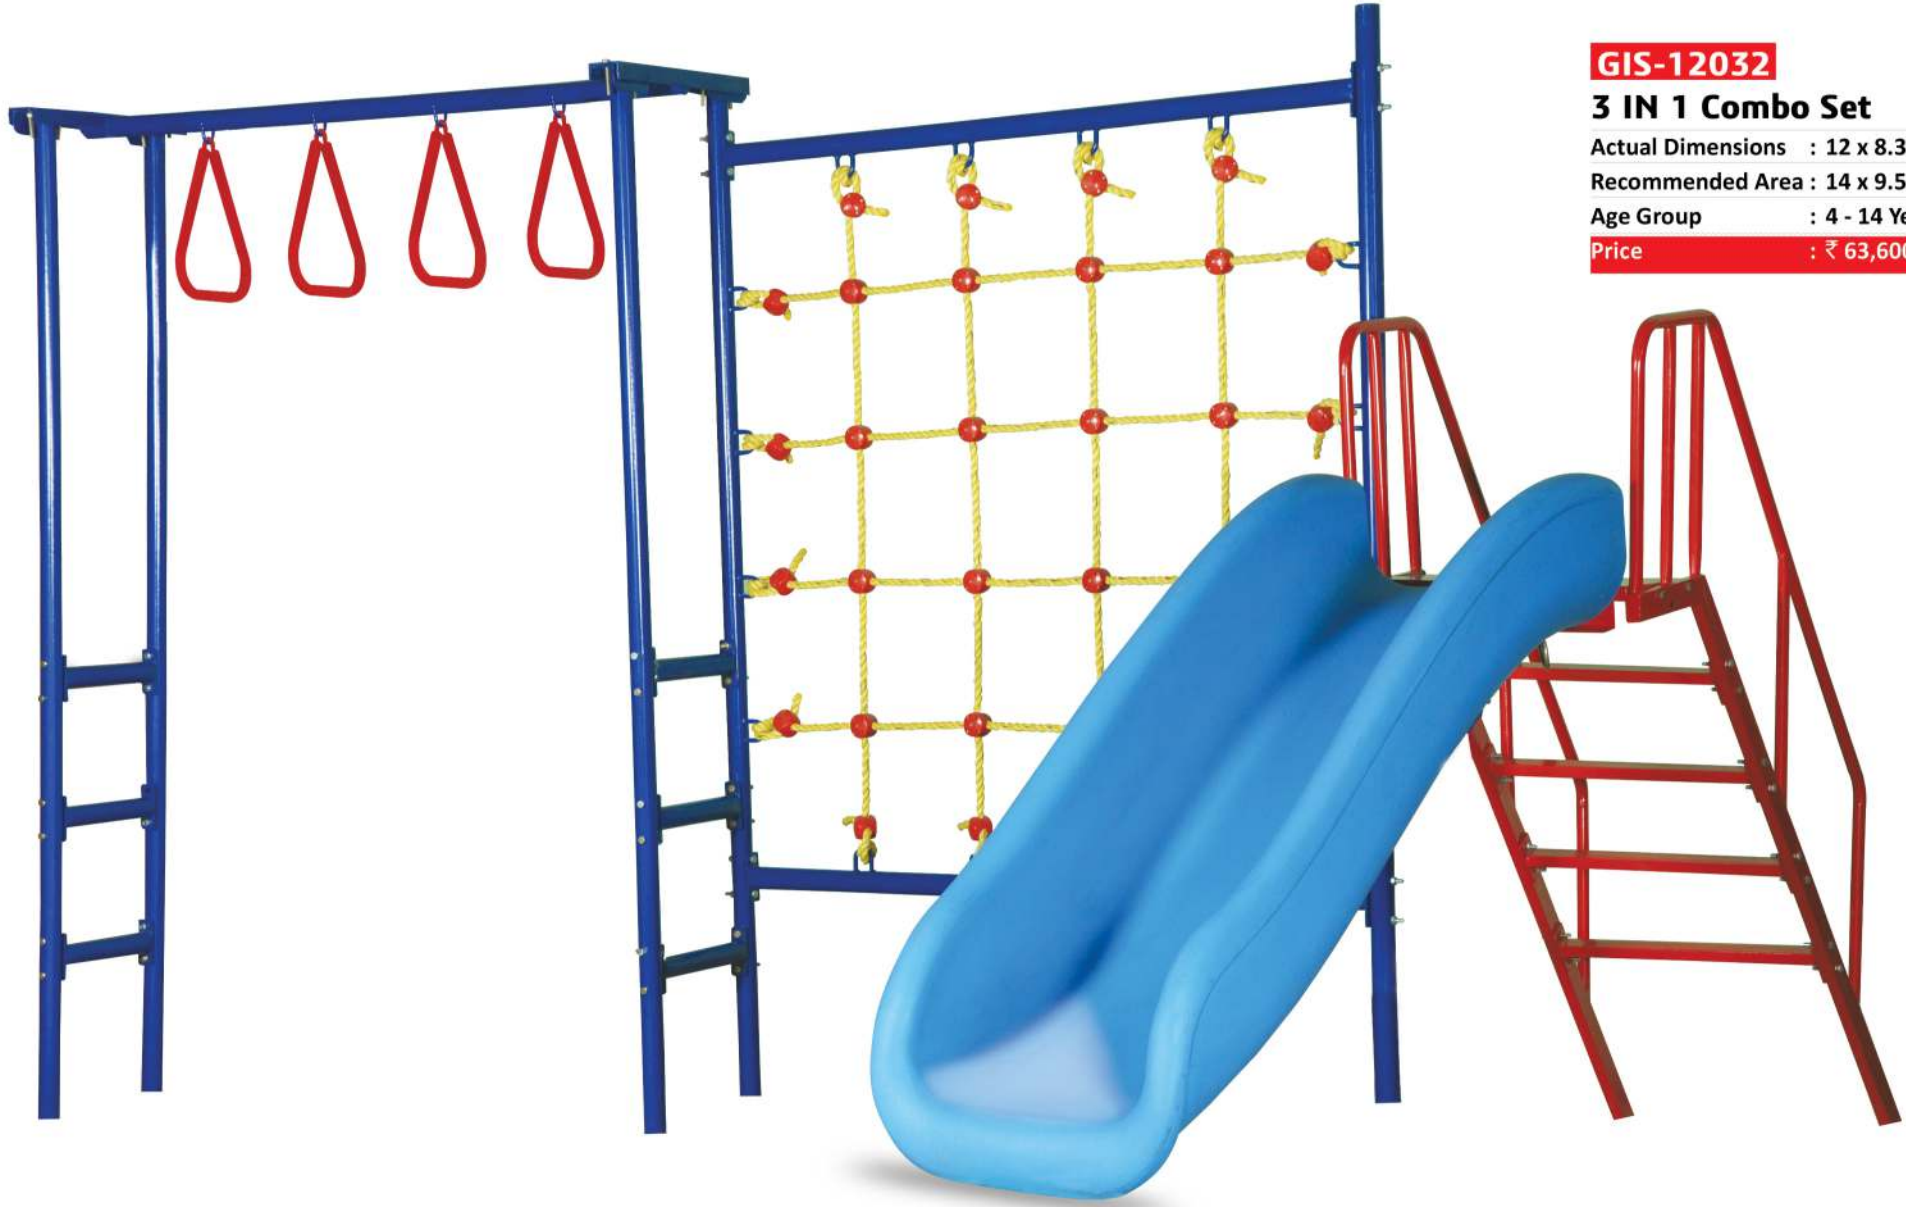

GIS-12032

3 IN 1 Combo Set

Actual Dimensions : 12 x 8.3 x 8.5 ft.

Recommended Area : 14 x 9.5 ft.

Age Group : 4 - 14 Years

Price : ₹ 63,600/-